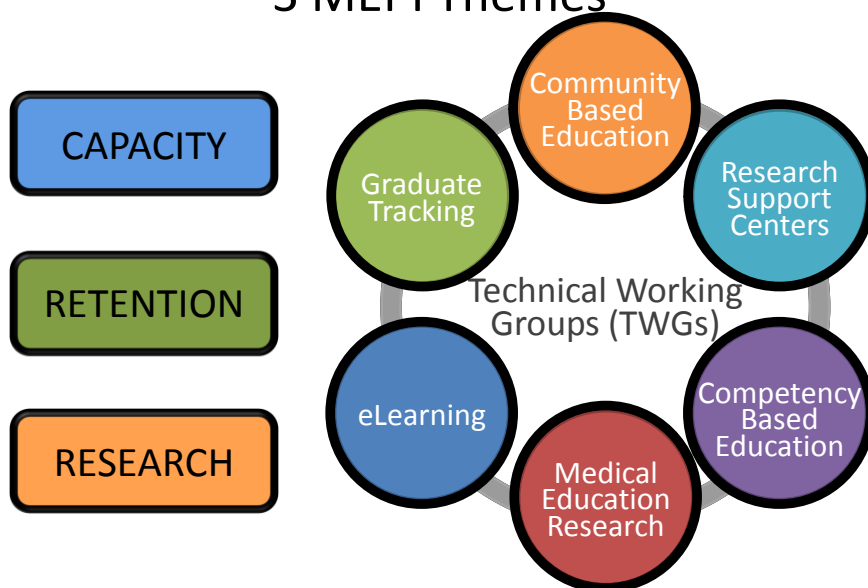

Technical Working groups contacts:

Technical Working Groups and the 3 MEPI Themes

Members of Technical Working Groups

09/13/2012

| Community Based Education | | |
|---------------------------|-------------------------|--|
| Institution | Name | Email |
| GW | Fitzhugh Mullan | fmullan@gwu.edu |
| | Sinit Mehtsun | smehtsun@gwu.edu |
| | Hannah Wohltjen | hannahmw@gmail.com |
| ACHEST | Abraham Haileamlak | asratab@yahoo.com |
| | Diaa Elgaili | delgaili@yahoo.com |
| HRSA | Maggie Brewinski-Isaacs | mbrewinski-isaacs@hrsa.gov |
| AAU | Dr. AbabiZergaw | |
| Botswana | Louise Parsons | |
| KCMC | Balthazar Nyombi | bnyombi@hotmail.com |
| KZN | Munira Khan | Khanm18@ukzn.ac.za |
| Makerere | George Welishe | gwelishe@yahoo.com |
| | Nelson Sewankambo | sewankam@infocom.co.ug |
| Nairobi | Prof Nduati | Ruth_Nduati2000@yahoo.com |
| Stellenbosch | Dr. Susan Van Schalkwyk | scvs@sun.ac.za |
| Zambia | Dr. Trevor Kaile | Tkaile89@yahoo.com |
| Zimbabwe | Prof M Chidzonga | mtmchidzonga@yahoo.com |
| | Jonathan Gandari | jgandari@yahoo.ca |